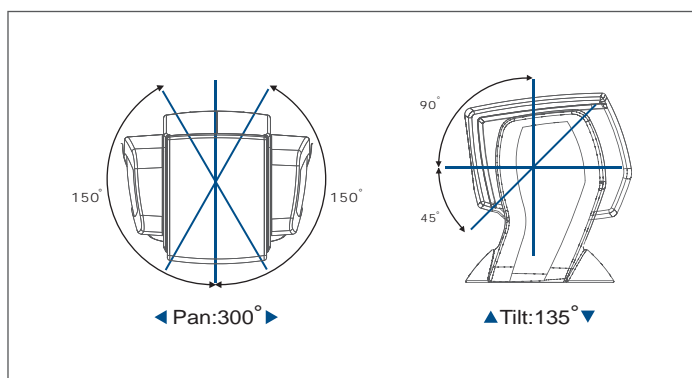

Power	· 12V DC · Power consumption: Max. 12 W (PZ7111/7121) · Power consumption: Max. 13 W (PZ7112/7122) · 802.3af compliant Power-over-Ethernet (PZ7111/PZ7121)
Approvals	· CE, LVD, FCC, VCCI, C-Tick
Operating Environments	· Temperature: 0 ~ 50 °C (32 ~ 122 °F) · Humidity: 20% ~ 80% RH
Viewing System Requirements	· OS: Microsoft Windows 2000/XP/Vista · Browser: Internet Explorer 6.x or above · Cell phone: 3GPP player · Real Player: 10.5 or above · Quick Time: 6.5 or above
Installation, Management, and Maintenance	· Installation Wizard 2 · 16-CH recording software · Supports firmware upgrade
Applications	· SDK available for application development and system integration
Warranty	· 24 months

Pan/Tilt Range