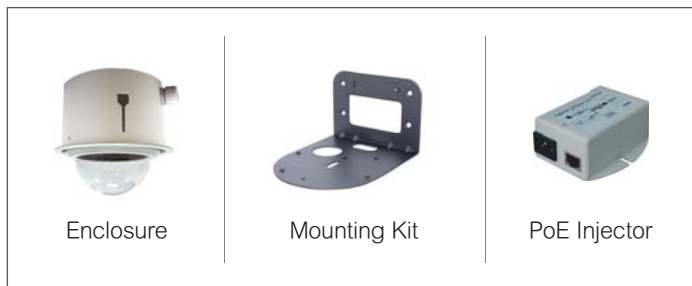

Accessories

All specifications are subject to change without notice. Copyright©2009 VIVOTEK INC. All rights reserved.

Distributed by:

Taching Electronic Snd. Bhd.

2-68A (2nd Flr) & 4-16 (4th Flr), Plaza LowYat, Off Jalan Bukit Bintang,
55100 Kuala Lumpur, Malaysia
Tel: +603-2711 7112
Fax: +603-2148 9110
Email: info@pocketnetcam.com