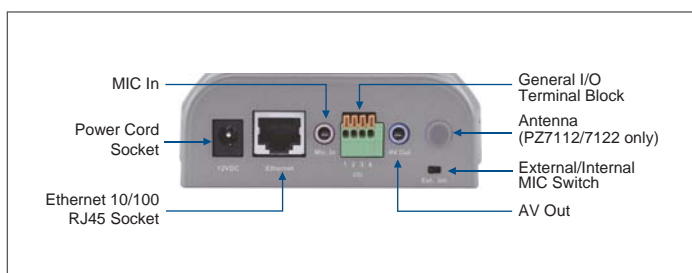

External View