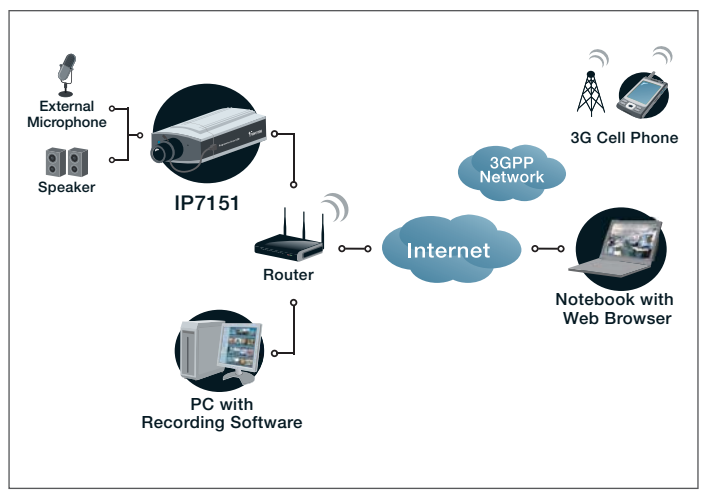

Approvals	· CE, LVD, FCC, VCCI, C-Tick
Operating Environments	· Temperature: 0 ~ 50 °C (32 ~ 122 °F) · Humidity: 20% ~ 80% RH
Viewing System Requirements	· OS: Microsoft Windows 2000/XP/Vista · Browser: Internet Explorer 6.x or above · Cell phone: 3GPP player · Real Player: 10.5 or above · Quick Time: 6.5 or above
Installation, Management, and Maintenance	· Installation Wizard 2 · 16-CH recording software · Supports firmware upgrade
Applications	· SDK available for application development and system integration
Warranty	· 24 months

System overview