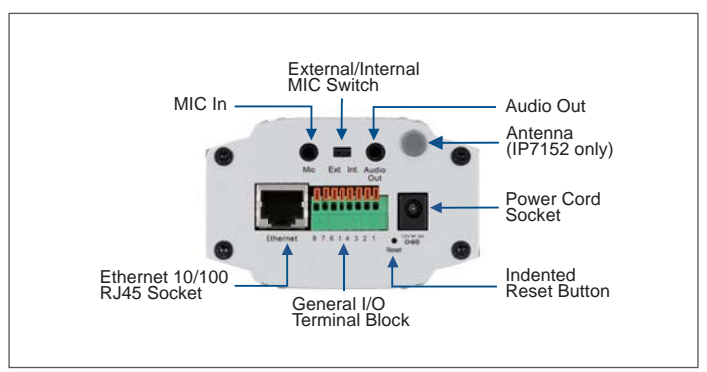

External View